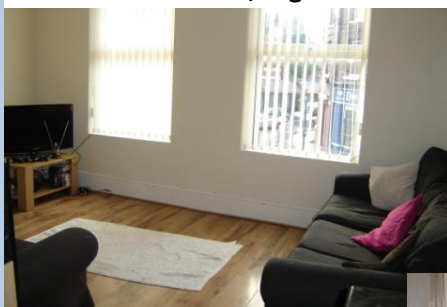

per person per week
£89
INC WiFi & Sky TV
6 Double bedrooms

Popular location, large fitted kitchen with dining area, fully furnished, gas central heating,

Hawarden Avenue, Aigburth L17

per person per week
£89
INC WiFi & Sky TV
5 Double bedrooms

Great location, Reception room, fitted kitchen, fully furnished, gas central heating, double glazing.

Langdale Road, Aigburth L17

per person per week
£75
INC WiFi & Sky TV
5 Double bedrooms

Good location, refurbished, all new furniture, kitchen with dining area, double glazing, gas central Heating.

Smithdown Road, Aigburth L17

per person per week
£75
INC WiFi & Sky TV
6 Double bedrooms

Most popular student location, Open plan kitchen, fully furnished, gas central heating, double glazing.

Lawrence Road, Aigburth L17