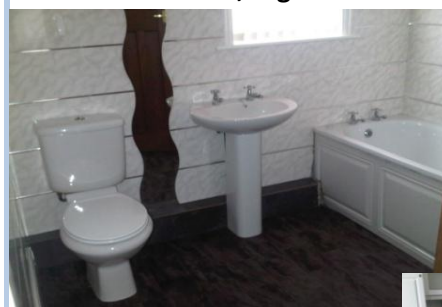

Lawrence Road, Aigburth L17

per person per week
£75
INC WiFi & Sky TV
4 & 6 Double beds

Convenient location, fully furnished, Open plan kitchen/diner, gas central heating, double glazing, Rear Garden

* Wide range of properties available
(4, 5, 6, 7 & 8 Beds Available)

* All bills included

* Registered with

Liverpool Student Homes

* Committed to Health & Safety

* 24 Emergency line

* Voted First for customer care by our tenants

Call Kelly to view
0151 706 0323